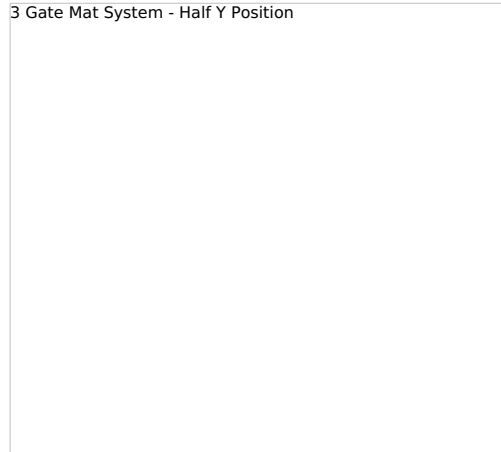

### Details

A pack of mats suitable for use with the Continental steel 3-gate Foldaway climbing frame.

The pack comprises three chevron mats (one each red, blue and yellow) and two triangle mats (green).

The mats are 22mm lytamats in bright coloured pvc covers to match the climbing frame colours with VELCRO® strips to hold the mats in position.

Designed to suit all positions of the climbing frame:

3 Gate Mat System - T Position