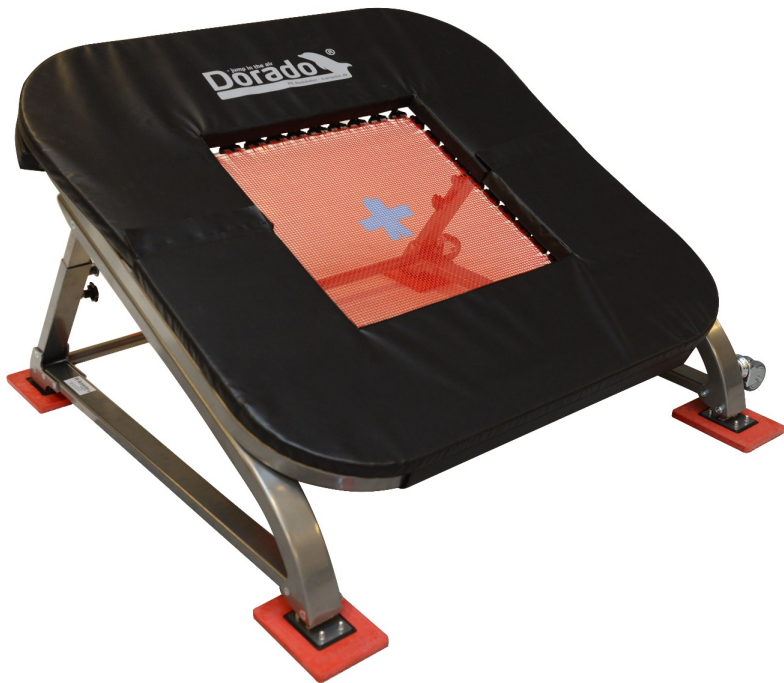

The "Dorado" TeamGym trampette

240PERDORA

Details

The only trampette for junior, senior and elite gymnasts!

The Dorado trampoline has been developed without compromise and with a focus on design and effectiveness. This is a trampoline that is very stable and stands solidly even under the heaviest loads. Furthermore, it is silent and provides an extremely good and gentle rebound.

The basis for the Dorado has been to achieve the most optimal mini trampoline for senior gymnasts. But by using the adjustable legs, junior and beginner gymnasts can likewise feel the effect of the springs and stiffened frame.

Therefore, the Dorado is suitable for gymnasts at many levels and would be a good investment for the club or school.

The easy adjustment of the height using the included adjustable legs, the fantastic rebound properties as well as the silent action makes the Dorado a unique piece of equipment. The trampoline is complete with integral wheels, strong frame pads on all sides and non-slip feet. The bed is a high-performance "2-string" type bed.

The frame pads supplied with the trampette are full pads, but as some TeamGym gymnasts prefer the response of the trampoline without pads, the bottom section of the frame pads are removable.

The Dorado bumper is available as an optional extra for additional safety when using the Dorado - please order separately.