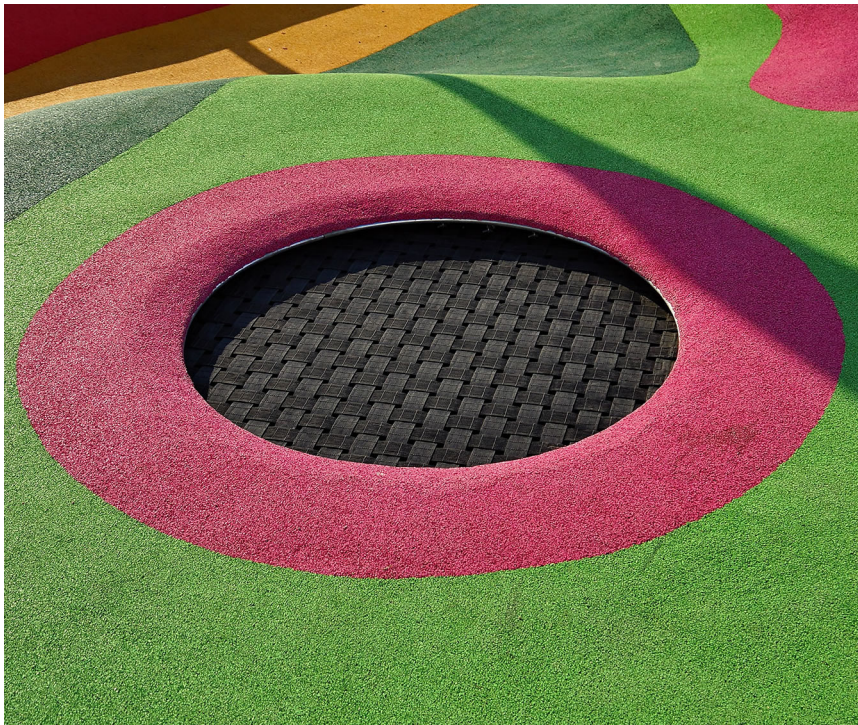

# Outdoor sunken trampoline - Kids Tramp "Playground Loop"

240ET97ZZZ

## Details

We are delighted to bring you this new recessed / sunken playground trampoline for kids. This playground trampoline offers great fun with safety included by design.

Garden trampolines are potentially dangerous and must always be used by children under supervision. This new playground trampoline is certified to DIN EN 1176 which means it can safely be used by children in unsupervised and freely accessible areas - just like other playground equipment.

The Kids Tramp is sold on a supply only basis for easy installation into a pit created by others. It is completely assembled on delivery and all that is needed is to glue the bonded impact protection onto the frame (sold separately) and set it into a pit - please see the Specifiers tab for installation information and how to construct the pit. If you would like us to construct the pit for you, please call for further details and pricing.

The Kids Tramp "Playground Loop" is available in two sizes:

- 1.5m x 1.5m with a bed 98cm in diameter and with 36 steel springs
- 2m x 2m with a bed 150cm in diameter and 56 steel springs

The webbing bed incorporates a unique 6-loop steel wire reinforcement which offers vandalism resistance and ensures the trampoline is suitable for unattended playgrounds.