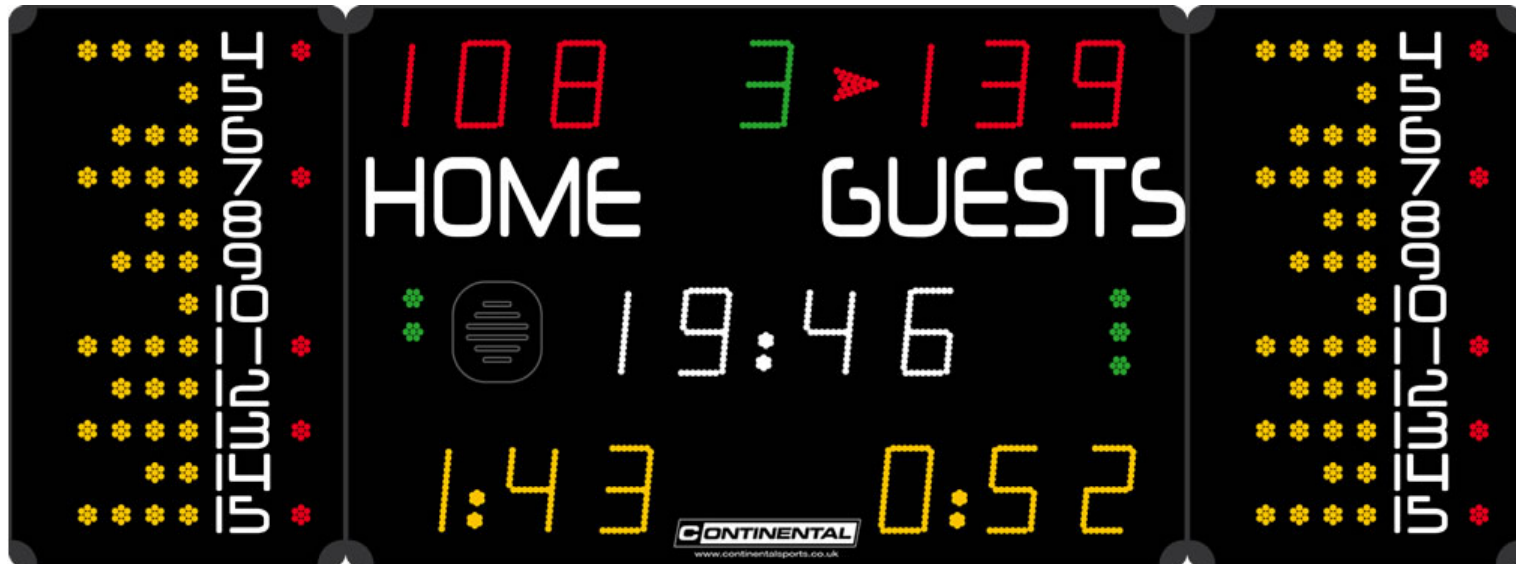

# Multisports electronic scoreboard - COMPACT 7020/7120

24STMS702X

## Details

A school / club / leisure centre standard multisports electronic scoreboard for wall mounting. This is Continental's recommendation for general multi-sports facilities which offer higher level basketball such as county or league basketball and where handball will be played regularly.

This scoreboard is identical to our standard MS3000 scoreboard but includes individual player foul modules and 3-digit penalty timers for handball.

### Details:

- Dimensions: 2700 x 1000 x 90mm
- Weight: 54kg
- Digit height: 15 and 16cm
- 17 digits in 3 colours
- Distance of readability: 60m
- Angle of readability: 160
- The 7020 version has "HOME" and "GUESTS" permanent team names. The 7120 version has user programmable 2 x 9 digit team names. If you purchase the version with programmable team names, when team names are not being displayed the board can display a scrolling message across the screen.