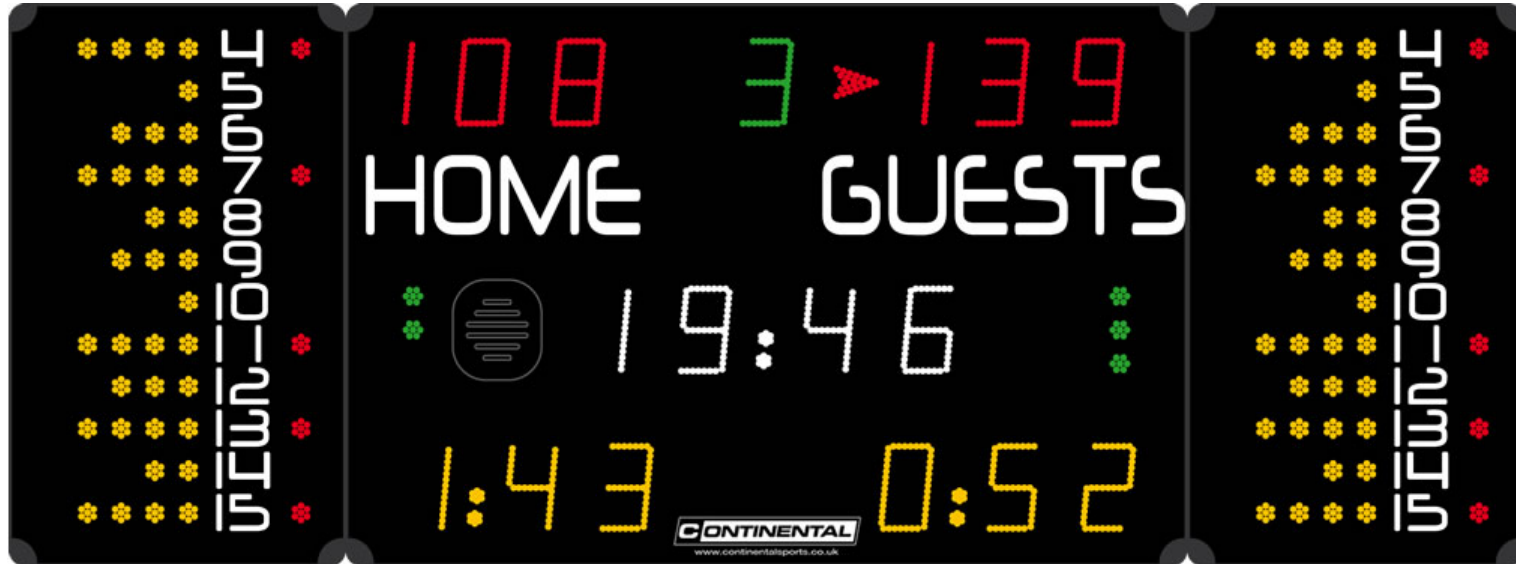

# Multisports electronic scoreboard - COMPACT 7020/7120

24STMS702X

## Details

A school / club / leisure centre standard multisports electronic scoreboard for wall mounting. This is Continental's recommendation for general multi-sports facilities which offer higher level basketball such as county or league basketball and where handball will be played regularly.

This scoreboard is identical to our standard MS3000 scoreboard but includes individual player foul modules and 3-digit penalty timers for handball.

### Details:

- Dimensions: 2700 x 1000 x 90mm
- Weight: 54kg
- Digit height: 15 and 16cm
- 17 digits in 3 colours
- Distance of readability: 60m
- Angle of readability: 160
- The 7020 version has "HOME" and "GUESTS" permanent team names. The 7120 version has user programmable 2 x 9 digit team names. If you purchase the version with programmable team names, when team names are not being displayed the board can display a scrolling message across the screen.