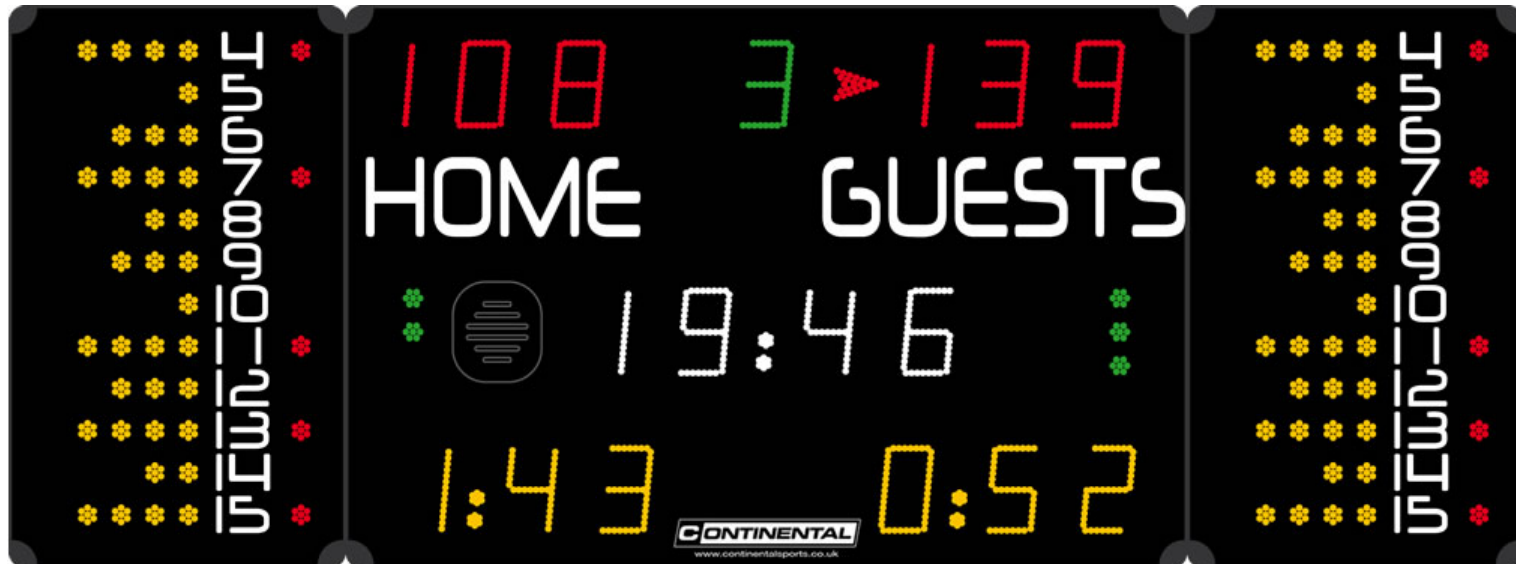

Multisports electronic scoreboard - COMPACT 7020/7120

24STMS702X

Details

A school / club / leisure centre standard multisports electronic scoreboard for wall mounting. This is Continental's recommendation for general multi-sports facilities which offer higher level basketball such as county or league basketball and where handball will be played regularly.

This scoreboard is identical to our standard MS3000 scoreboard but includes individual player foul modules and 3-digit penalty timers for handball.

Features:

- Separate rechargeable console in a carry case with radio frequency remote control
- Multisport programme - built in support for 11 sports: Basketball, Handball, Volleyball, Tennis, Table Tennis, Badminton, Roller-Hockey, Uni-Hockey / Floorball, Five-a-side / Futsal, Netball, Boxing
- Additional timer programmes - Timer Function, Training Timer Function, "Free" mode
- Player numbers from 4 to 15 with individual player fouls
- Display of the scores, the timer, the match period, the team faults, and the time outs
- Horn
- Ball possession indicators
- Charger for the console
- Mains cable
- Instructions for use

Details:

- Dimensions: 2700 x 1000 x 90mm
- Weight: 54kg
- Digit height: 15 and 16cm
- 17 digits in 3 colours
- Distance of readability: 60m
- Angle of readability: 160
- The 7020 version has "HOME" and "GUESTS" permanent team names. The 7120 version has user programmable 2 x 9 digit team names. If you purchase the version with programmable team names, when team names are not being displayed the board can display a scrolling message across the screen.

The price of this scoreboard is supply only. If you would like Continental's technicians to install this scoreboard, please also add scoreboard installation to your basket.

SKU	Options	Available Colours
24STMS7120	Programmable	N/A
24STMS7020	Fixed	N/A