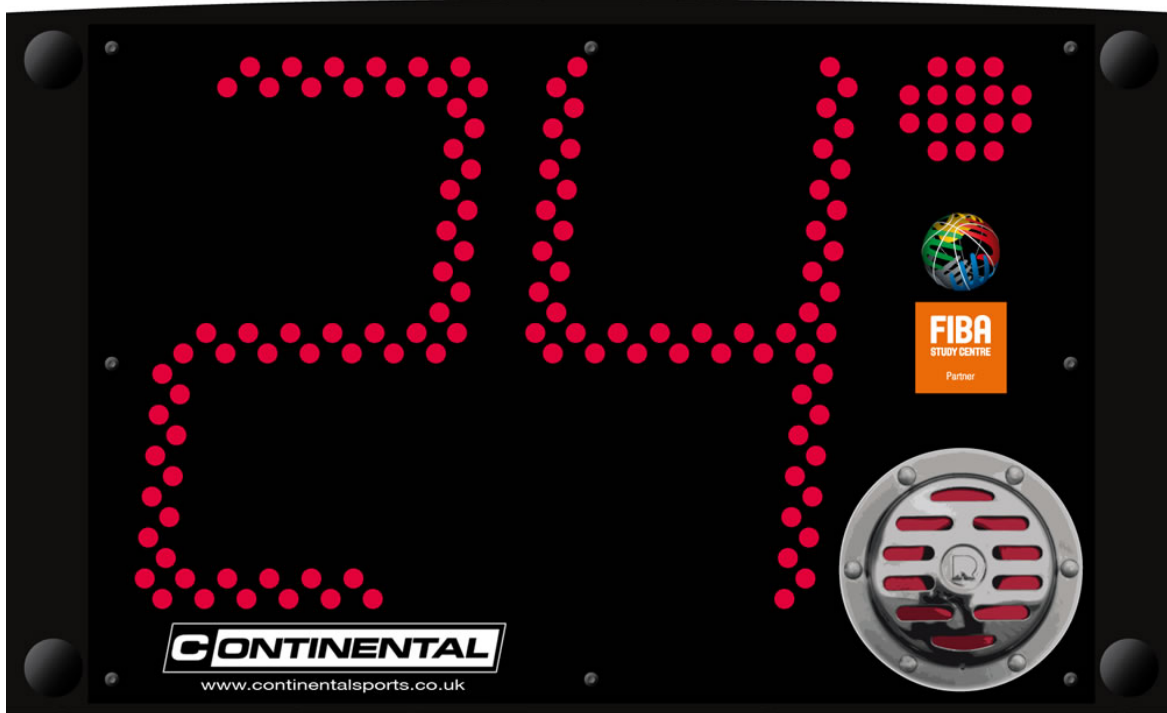

Basketball 24-second shot clocks - Auto 24

Details

Standard shot clocks for stand-alone usage without integration with a scoreboard. These clocks are operated by their own control panel with radio frequency link to the clocks.

These clocks can be mounted on the floor or on the basketball goals on a bracket behind the backboard. For backboard mounting the additional support brackets must be purchased.

Each clock has an integrated horn.

13amp supply must be provided in the location of each clock.

- Dimensions: 500 x 300 x 65mm
- Digit height: 20cm