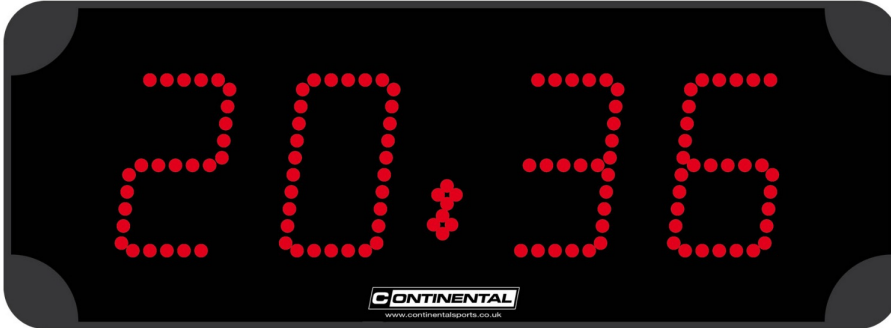

# Digital timer / clock

240STHCXXX

## Details

We provide two types of timer / clock suitable for rugged environments. They are protected by a matt polycarbonate fascia:

- **Clock** - shows time of day and date. 4-digit display
- **Timer** - provides count-up, count-down and "workout" modes for timing. Time of day and date are shown when not timing. 4-digit or 6-digit display

- 4 digit - for clocks or timers

- 6 digit - for timers

and two digit sizes:

- 9cm with 35m readability
- 12cm with 40m readability

Dimensions of 4-digit timers / clocks:

- 9cm high digits: 460mm x 180mm x 90mm
- 12cm high digits: 600mm x 220mm x 90mm

Dimensions of 6-digit timers:

- 9cm high digits: 700mm x 180mm x 90mm
- 12cm high digits: 900mm x 220mm x 90mm

Digits are LEDs which are available in:

- Red (standard)
- Yellow (special order)

SKU	Options	Available Colours
240STHH9Y	Clock	N/A
240STHH9R	Clock	N/A
240STHH12Y	Clock	N/A
240STHH12R	Clock	N/A
240STHC124R	Timer	N/A
240STHC126Y	Timer	N/A
240STHC094Y	Timer	N/A
240STHC126R	Timer	N/A
240STHC094R	Timer	N/A
240STHC096Y	Timer	N/A
240STHC096R	Timer	N/A
240STHC124Y	Timer	N/A