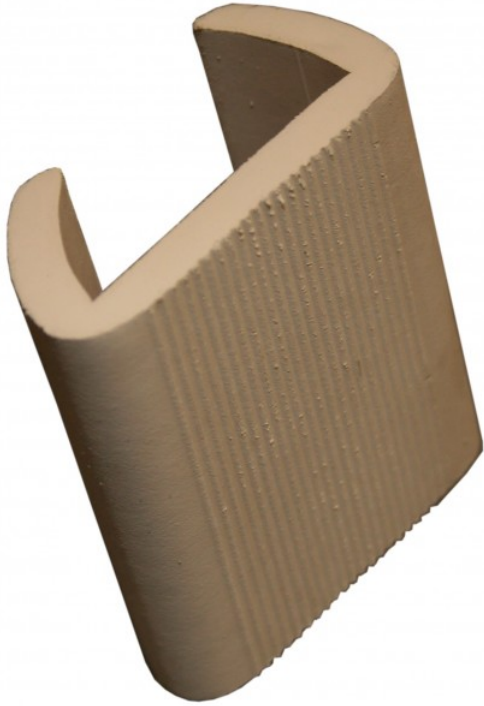

## White channel section

### Details

These rubber channels are screw fixed or stapled onto the timber end legs of Continental's traditional timber PE benches.

Each is 2.5" long and two are required per bench leg.