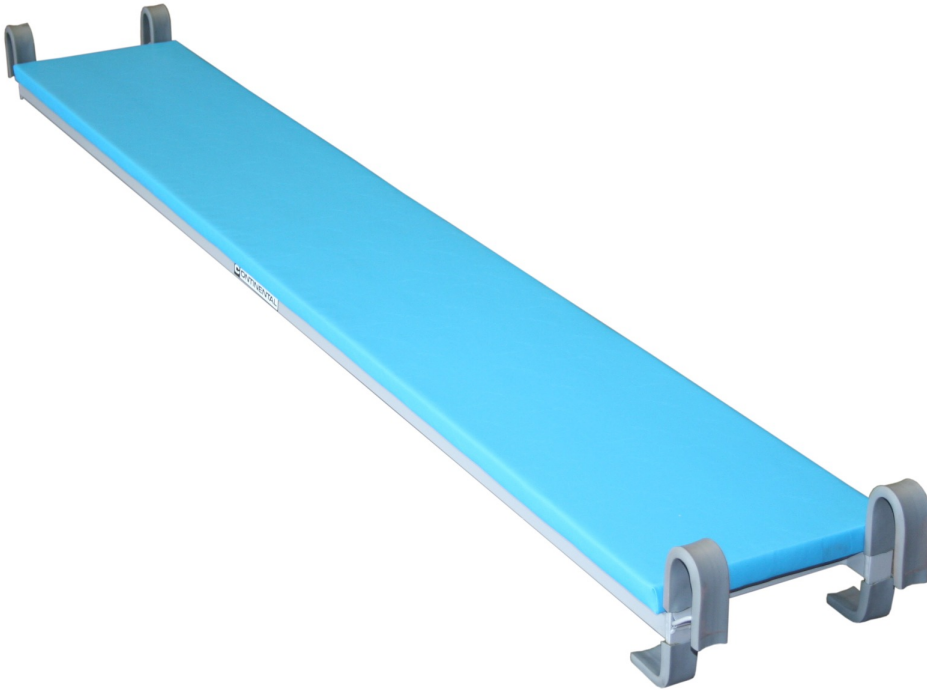

Padded plank

09408A01AX

Details

Padded planks are ideal for linking and bridging activities

The platform is foam upholstered in wipe-clean PVC with an epoxy powder coated steel frame.

Incorporating rubber hook protectors and safety locks at both ends and rubber covered feet on one end when using the plank on an incline.

The plank is available in 2.1m (7') length which is suitable for linking between a Continental 3-gate Foldaway climbing frame and a wall fixed ladder.

Available colours:

- Blue (standard)
- Red
- Green
- Yellow