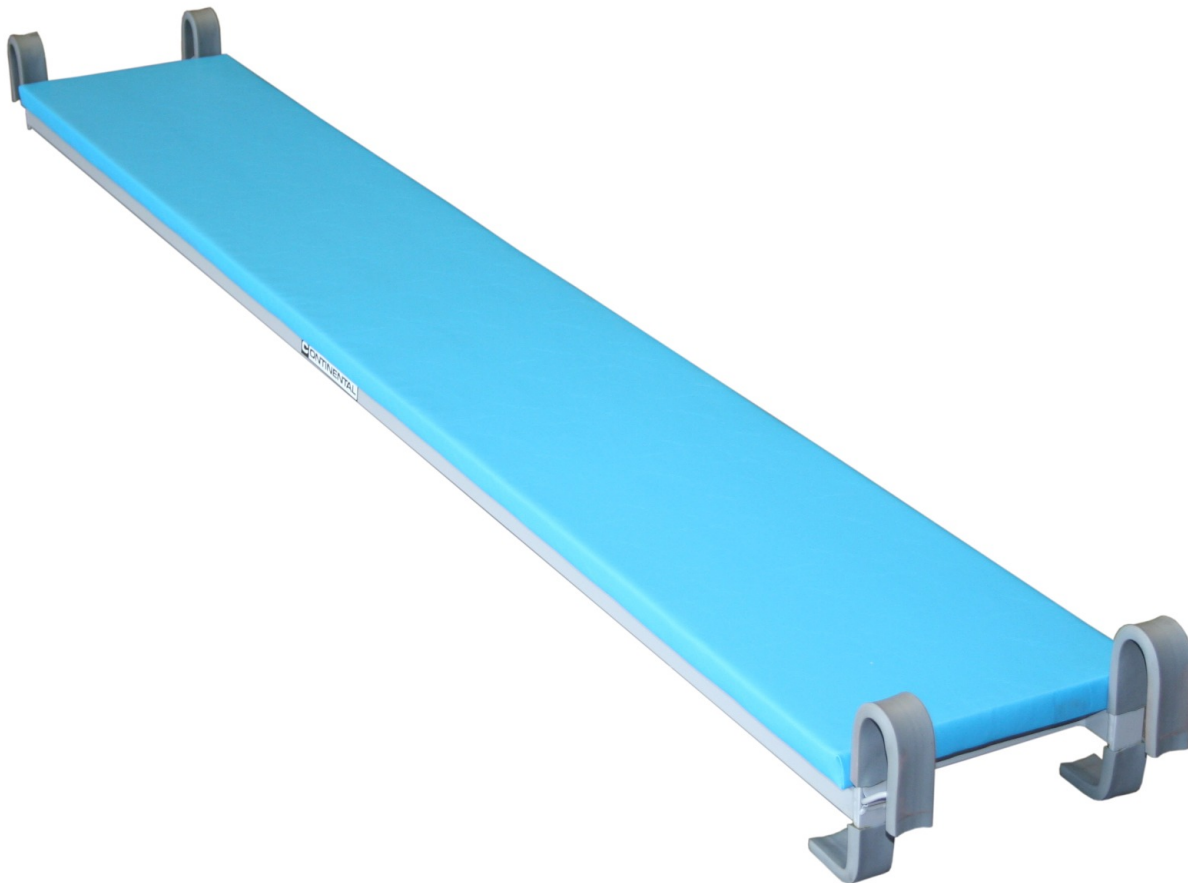

# Padded plank

09408A01ABX

## Details

Padded planks are ideal for linking and bridging activities

The platform is foam upholstered in wipe-clean PVC with an epoxy powder coated steel frame.

Incorporating rubber hook protectors and safety locks at both ends and rubber covered feet on one end when using the plank on an incline.

The plank is available in 2.1m (7') length which is suitable for linking between a Continental 3-gate Foldaway climbing frame and a wall fixed ladder.

Available colours:

- Blue (standard)
- Red
- Green

- Yellow