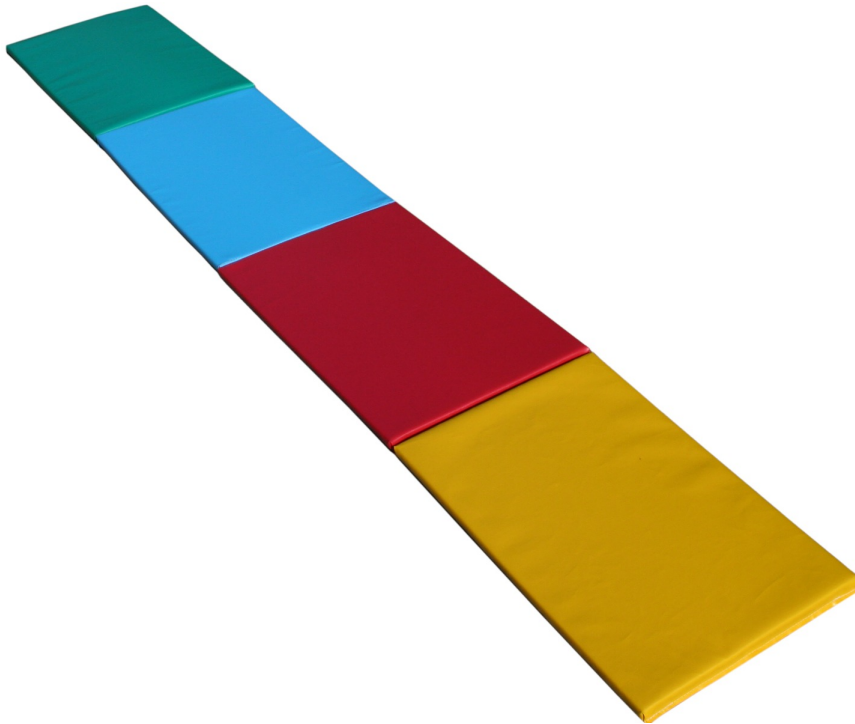

Lytafold mini - concertina mat

03297G01AA

Details

These folding mats are great for young children, providing a fold-out runway mat for rolling, running, games and fun activities.

The mats have bright PVC covers and contain a very lightweight but hard wearing PU foam meaning the total weight of a set is only 1.7kg making them easy for toddlers and up to carry by themselves.

Each section measures 600mm x 400mm, giving a total matted area of approx. 1m². The mat is 22mm thick.

The mats can be made in the following orientations:

hinged on the short side to give a folded out mat 400mm x 2.4m

hinged on the long side to give a folded out mat 600mm x 1.6m

They come in a range of colours:

- all red sections
- all blue sections
- all yellow sections
- all green sections
- multicoloured (one section each of red, green, blue and yellow)

SKU	Options	Available Colours
03297G01AAGL	Long side	
03297G01AAGS	Short side	
03297G01AARL	Long side	
03297G01AARS	Short side	
03297G01AAYS	Short side	
03297G01AAYL	Long side	
03297G01AABL	Long side	
03297G01AABS	Short side	
03297G01AAML	Long side	
03297G01AAMS	Short side	