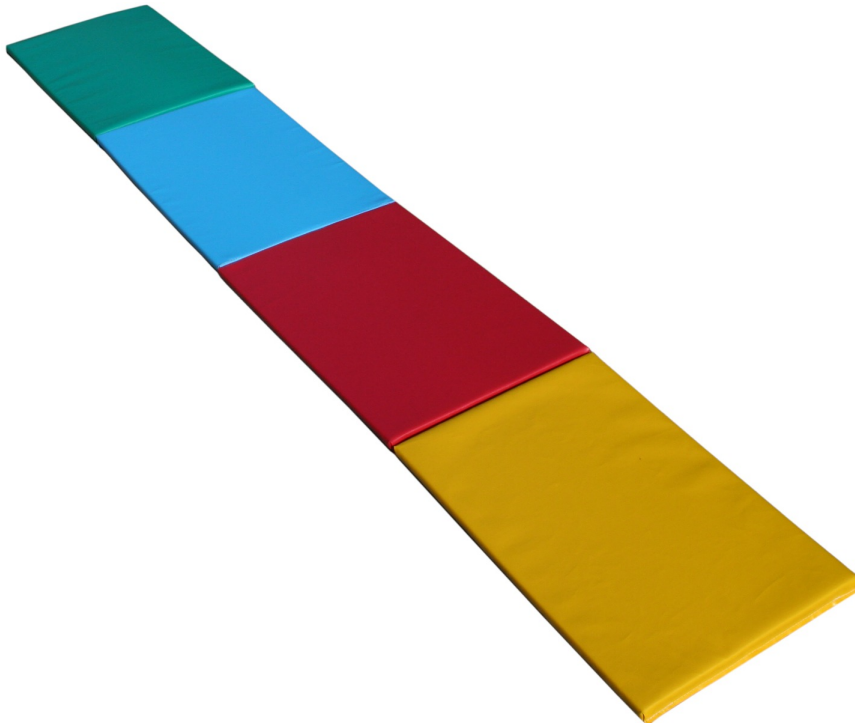

# Lytafold mini - concertina mat

03297G01AA

## Details

These folding mats are great for young children, providing a fold-out runway mat for rolling, running, games and fun activities.

The mats have bright PVC covers and contain a very lightweight but hard wearing PU foam meaning the total weight of a set is only 1.7kg making them easy for toddlers and up to carry by themselves.

Each section measures 600mm x 400mm, giving a total matted area of approx. 1m<sup>2</sup>. The mat is 22mm thick.

The mats can be made in the following orientations:

hinged on the short side to give a folded out mat 400mm x 2.4m

hinged on the long side to give a folded out mat 600mm x 1.6m

They come in a range of colours:

- all red sections
- all blue sections
- all yellow sections
- all green sections
- multicoloured (one section each of red, green, blue and yellow)