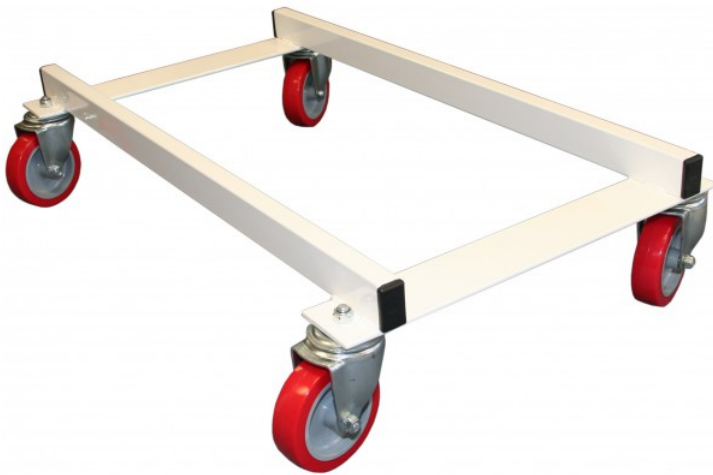

Carpet roll dolly

Details

These dollies are perfect to enable the easy transport of Tribond rolls, rhythmic carpet rolls, agility mat rolls - or any similar object to and from storage.

The dolly has a sturdy steel frame and has four ultra-heavy duty "easy-swivel" castors to enable a heavy mat roll to be moved in any direction by one person.

The castors feature non-marking polyurethane wheels.

The dollies have been developed by Continental's technicians who set up and dismantle gymnastics apparatus regularly and are considered by them to be perfect for that purpose.

The dollies measure:

- 915mm long
- 540mm wide (410mm internal)
- 210mm high

Please note: mats should not be stored on these dollies as they can leave indentation on the matting after prolonged storage - they are for transportation only