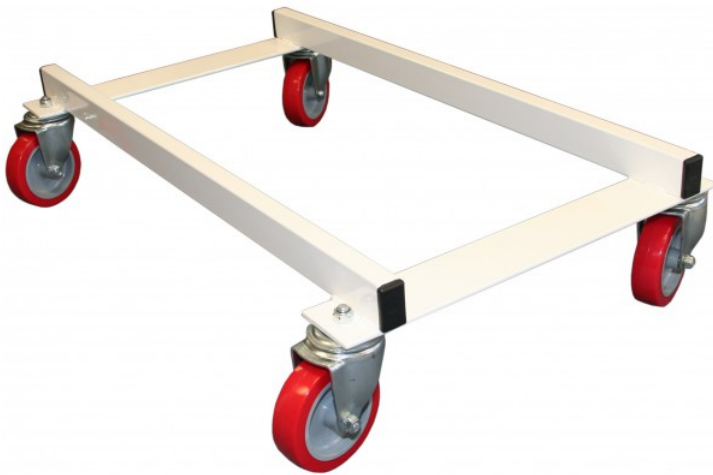

# Carpet roll dolly

## Details

These dollies are perfect to enable the easy transport of Tribond rolls, rhythmic carpet rolls, agility mat rolls - or any similar object to and from storage.

The dolly has a sturdy steel frame and has four ultra-heavy duty "easy-swivel" castors to enable a heavy mat roll to be moved in any direction by one person.

The castors feature non-marking polyurethane wheels.

The dollies have been developed by Continental's technicians who set up and dismantle gymnastics apparatus regularly and are considered by them to be perfect for that purpose.

The dollies measure:

- 915mm long
- 540mm wide (410mm internal)
- 210mm high

Please note: mats should not be stored on these dollies as they can leave indentation on the matting after prolonged storage - they are for transportation only