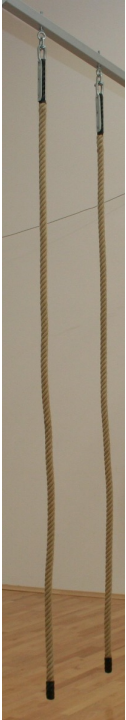

# Climbing ropes for wall hinged rope frames

15720XXXX

## Details

The price shown for wall hinged rope frames is the plain frame without any climbing accessories.

These climbing ropes are designed to suit either the 3m or 3.66m frames.

Each rope takes up ONE suspension point (we recommend 4 suspension points for the 3m frame and 5 suspension points for the 3.66m frame).

Two rope sizes:

- 3.5" (9cm) circumference - recommended for primary age children
- 4.5" (11.5cm) circumference - recommended for secondary age children and adults

Two rope types:

- plain - hemp climbing rope
- "knotted" - plain hemp climbing rope with Turk's head knots woven into the rope to assist with climbing

SKU	Options	Available Colours
15720B01080	9cm (3.5") Circumference	N/A
15720B010	9cm (3.5") Circumference	N/A
15720B01580	11.5cm (4.5") Circumference	N/A
15720B015	11.5cm (4.5") Circumference	N/A