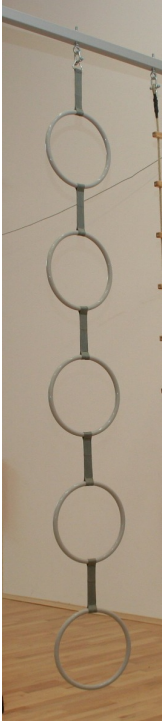

# Linked rings for wall hinged rope frames

## Details

The price shown for wall hinged rope frames is without accessories.

These linked rings are a series of powder coated steel rings with nylon webbing straps between them for climbing through and around.

They are designed to suit both the 3m and 3.66m frames.

Each set of rings takes up ONE suspension point (we recommend 4 suspension points for the 3m frame and 5 suspension points for the 3.66m frame).