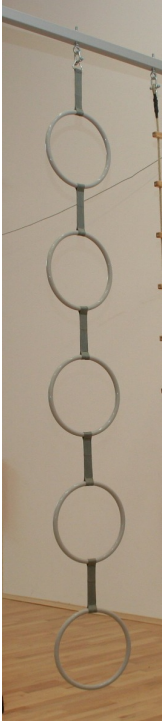

Linked rings for wall hinged rope frames

Details

The price shown for wall hinged rope frames is without accessories.

These linked rings are a series of powder coated steel rings with nylon webbing straps between them for climbing through and around.

They are designed to suit both the 3m and 3.66m frames.

Each set of rings takes up ONE suspension point (we recommend 4 suspension points for the 3m frame and 5 suspension points for the 3.66m frame).