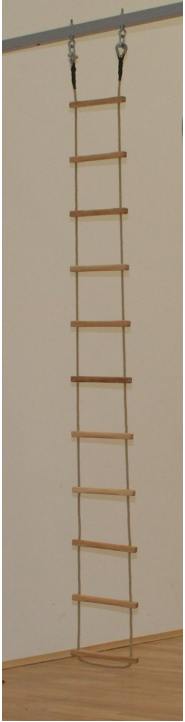

# Rope ladder for wall hinged rope frames

## Details

The price shown for wall hinged rope frames is without accessories.

These rope ladders are made from natural hemp rope with lacquered timber rungs.

The ladders are designed to suit both the 3m or 3.66m frames.

Each ladder takes up TWO suspension point (we recommend 4 suspension points for the 3m frame and 5 suspension points for the 3.66m frame).