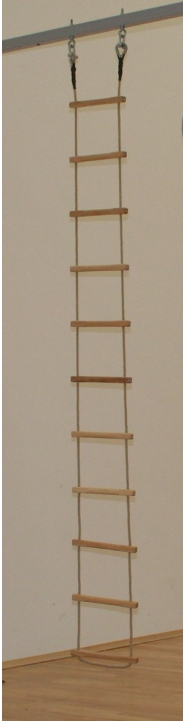

Rope ladder for wall hinged rope frames

Details

The price shown for wall hinged rope frames is without accessories.

These rope ladders are made from natural hemp rope with lacquered timber rungs.

The ladders are designed to suit both the 3m or 3.66m frames.

Each ladder takes up TWO suspension point (we recommend 4 suspension points for the 3m frame and 5 suspension points for the 3.66m frame).