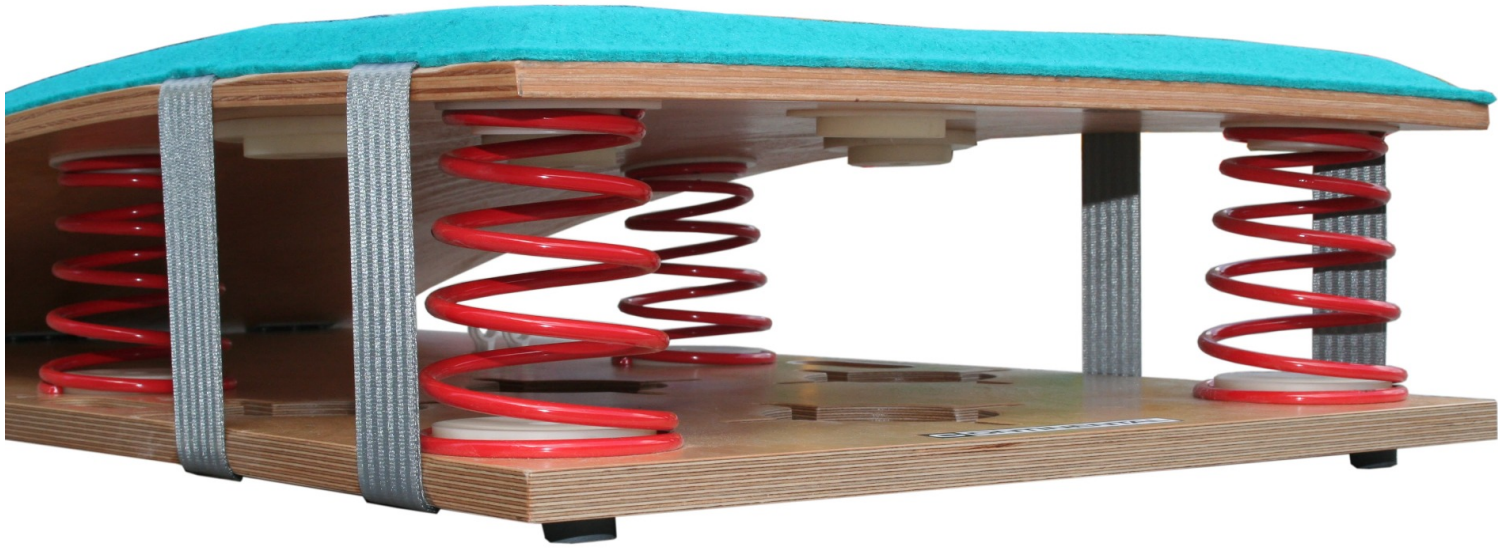

Springboard - Powerboard

Details

Continental's Powerboard springboard with removable springs

An adjustable rate springboard supplied with 5 permanent springs and 4 removable springs to enable usage as a "hard" or "soft" board, or in any combination to suit the gymnasts' preference.

Supplied with a spring insertion and removal tool to enable easy adjustment without risk of trapping fingers in the springs.

Integral handles in the base allow it to be carried easily with one hand.

Manufactured to FIG specifications