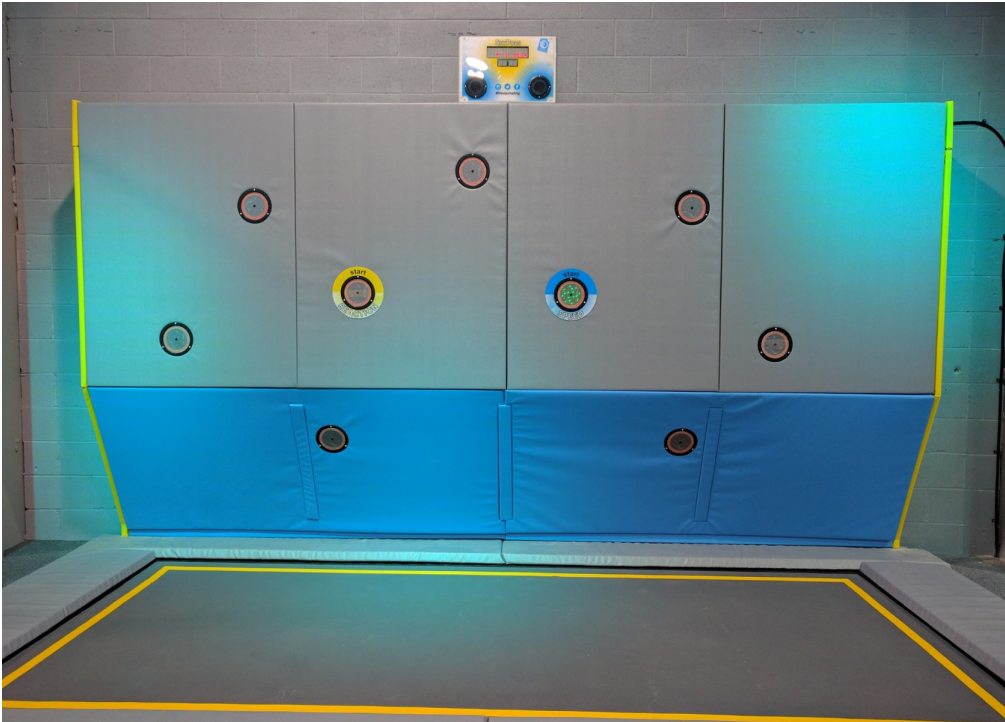

SkyPod Zone

Details

SkyPods are similar to reaction walls, but with added flexibility. We provide a longer track trampoline which requires sideways as well as vertical bouncing. You can challenge yourself to improve your times against the computer or challenge your friends to a contest.

We provide a cantilevered fully padded wall which ensures distracted bouncers land on the trampoline bed and not the frame pad. The padded wall has a "random" arrangement of SkyPods dotted around the wall. We can also provide a fully digitally printed SoftTouch cover to the wall that can either incorporate your logo or graphics, or even an image with the SkyPods strategically located for added fun.

SkyPods comprises of 5, 7 or 9 separate pods. SkyPods Duo (two sets of SkyPods) includes a Multi-player Launch console (MPL), enabling two players to compete against each other. Players hit the lights to score points both as a single user or during 1-on-1 duels and can be started straight from the pods or using the MPL.

Flexible Layouts

SkyPods can be installed in any configuration of 5, 7, or 9 pods and as a competing pair. Your use of creative backing graphics will make them a compelling, eye-catching feature.

FreeStyle Fitness