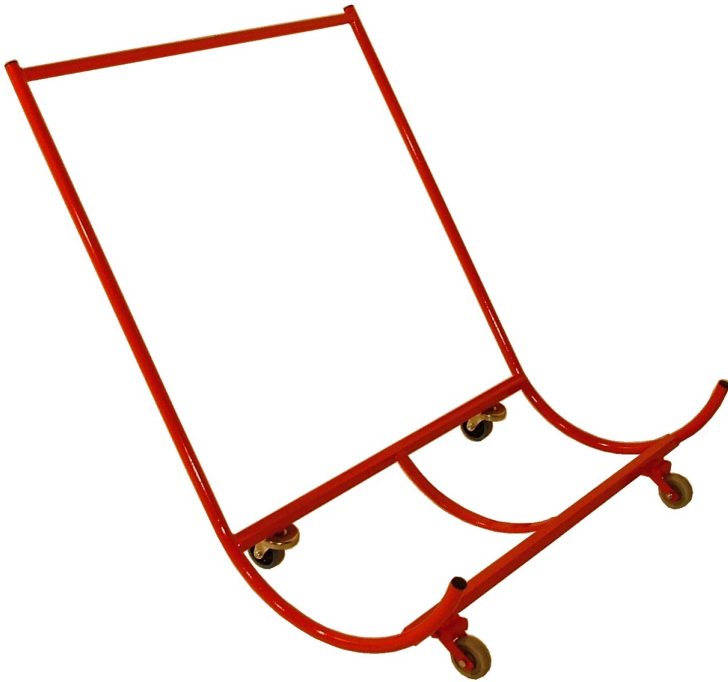

Cricket matting curved trolley

Details

Multi purpose curved trolley for the transportation of all rolled mats, particularly indoor cricket mats.

Heavy duty swivel wheels offer strength and good maneuverability.

The front wheels flip over to enable the trolley to be tipped forward so that the rolled mats can easily be transferred onto the trolley.

Please note that we strongly recommend that cricket mats are stored on storage creels prior to being moved using this trolley