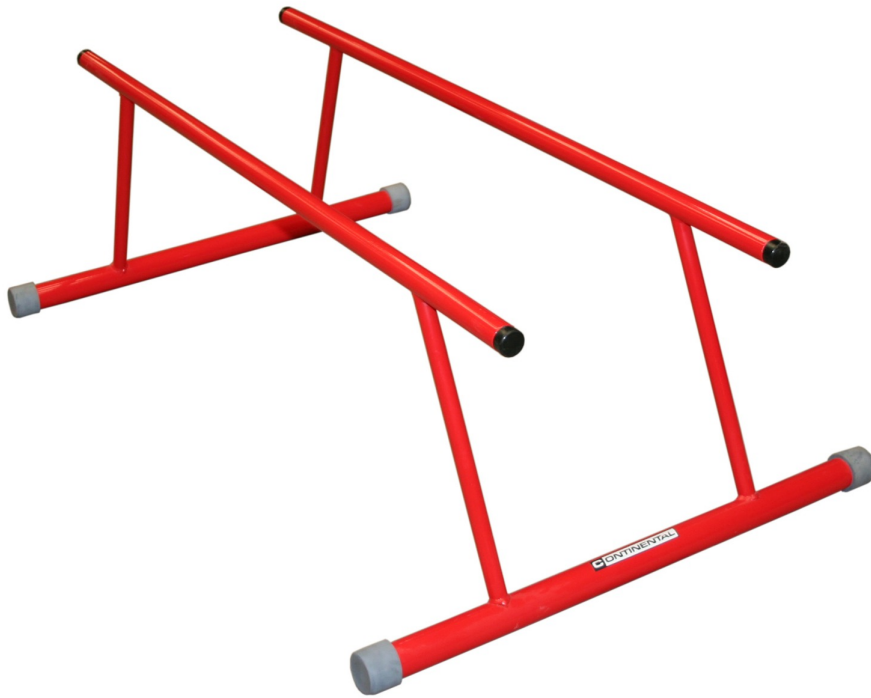

Steel balancing bars

Details

Steel balancing bars for parallel bar and strength training

Epoxy powder coated steel frame with rubber feet to protect the floor

1.5m long x 0.5m high