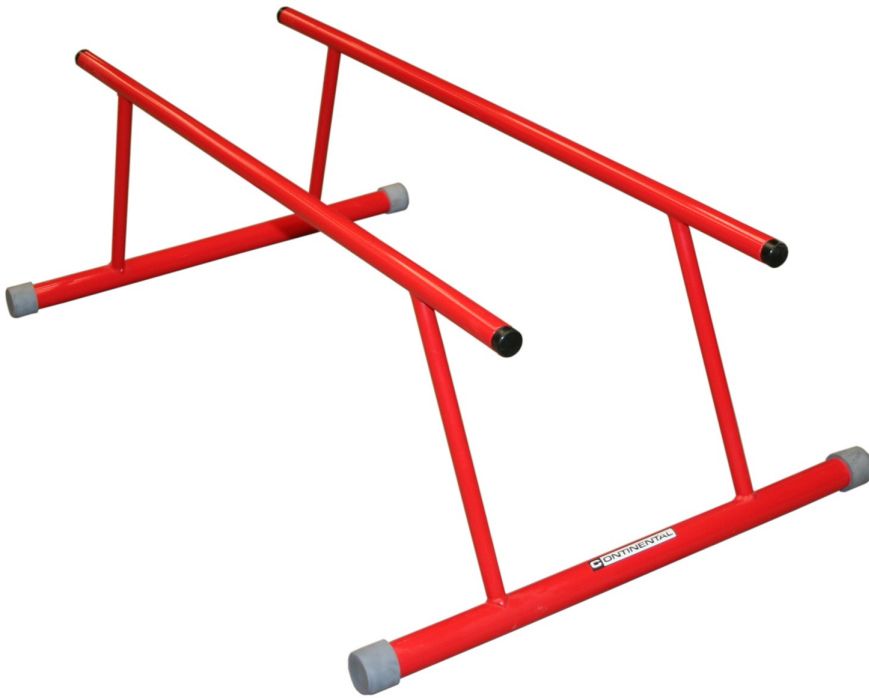

## Steel balancing bars

### Details

Steel balancing bars for parallel bar and strength training

Epoxy powder coated steel frame with rubber feet to protect the floor

1.5m long x 0.5m high