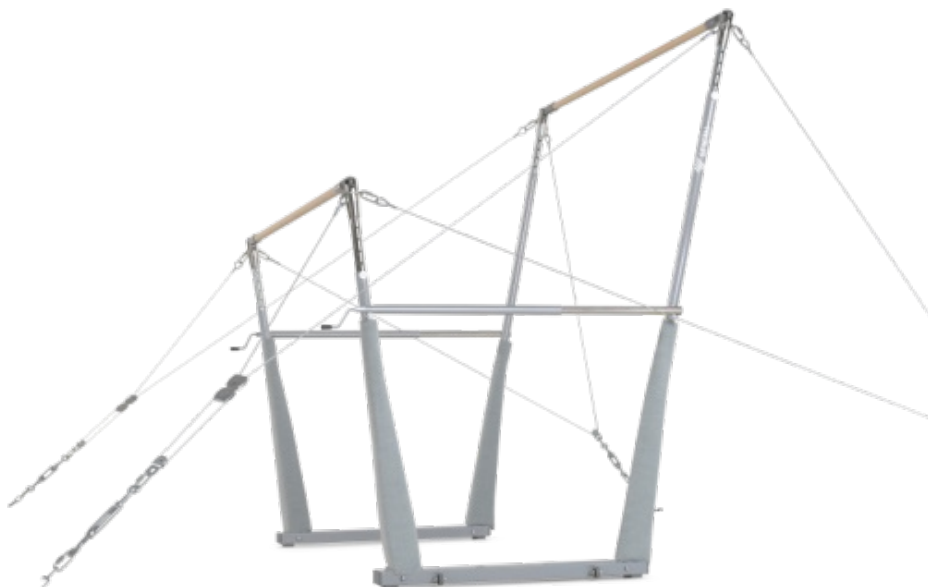

SPIETH - Safety padding for uneven bars

Details

Set of four pads to suit SPIETH Competition uneven bars.

Complies with FIG requirements

Manufactured from preshaped foam with a soft felt exterior layer

Easily fitted