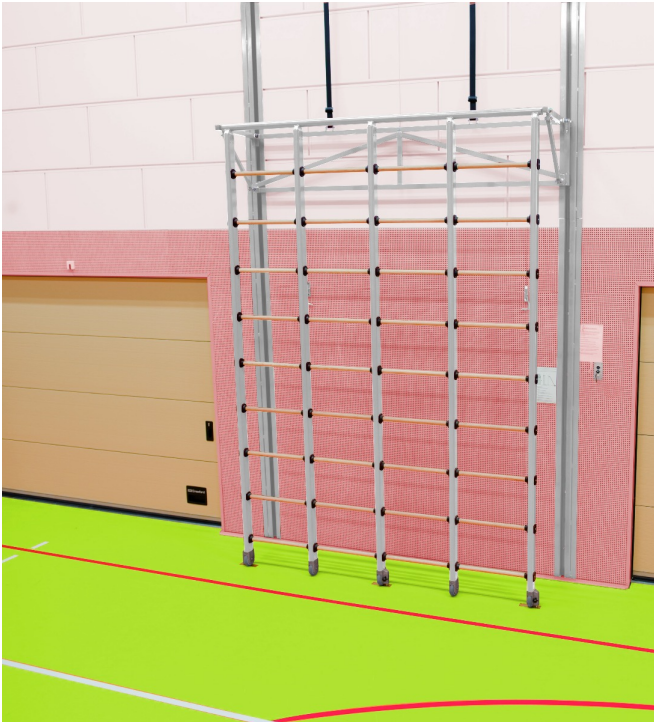

Schelde Superstar

Details

Available in a 3-bay or 4-bay variation, this frame is electrically hoisted above the floor into the stored position meaning it can be installed in a sports hall and maintain the Sport England guidance of ensuring there are no protrusions on the walls below 2m.

A combination of the hoisting straps and wheels enable the frame to be used with the top approximately 1m from the wall and at almost any angle from the vertical.

When used with an optional parallel bar it can be used in a horizontal position to create a useful platform for gymnastic activities.

PLEASE NOTE: To enable this frame to be installed safely in a sports hall, builders work is necessary to create recessed channels for the frame to run up and down inside - please see the images.