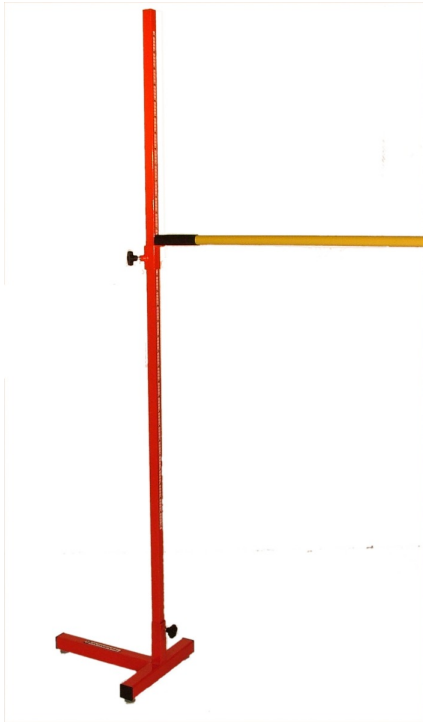

High jump stands with lath

Details

Pair of high jump stands with fully calibrated adjustable height hand adjustable locator for the lath.
Including a fibreglass yellow lath