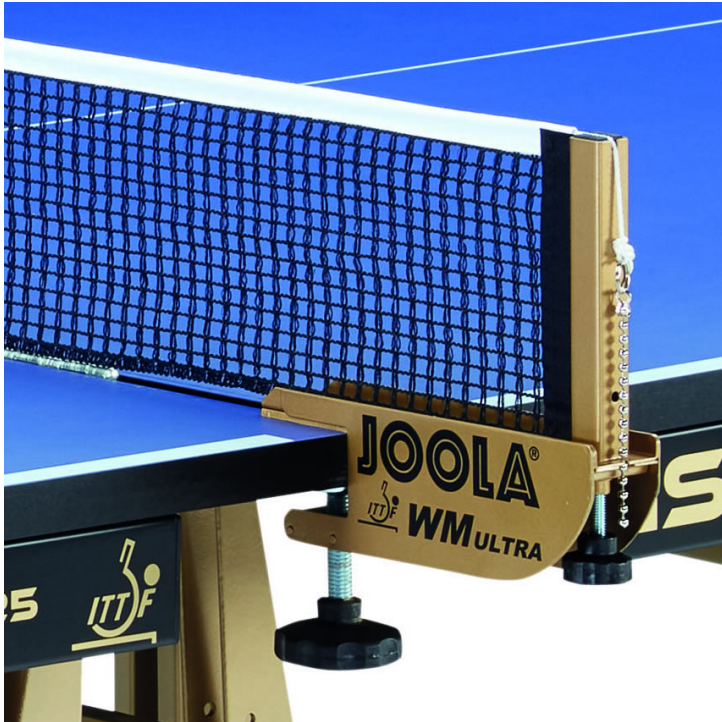

JOOLA "WM Ultra Gold" net and post set

Details

Top model ITTF approved competition table tennis net and post set - the JOOLA WM Ultra Gold

The posts are powder coated in gold to match the top level competition table tennis table, the GSC 25

- ITTF approval
- Pressure plate and contact area with rubberprotection
- Large contact area
- Large 14mm-mounting screw
- Solid metal body
- Micro vertical adjustment system
- Cotton-steel yarn net
- Corresponds with EN 14468-2 for high-performance sports