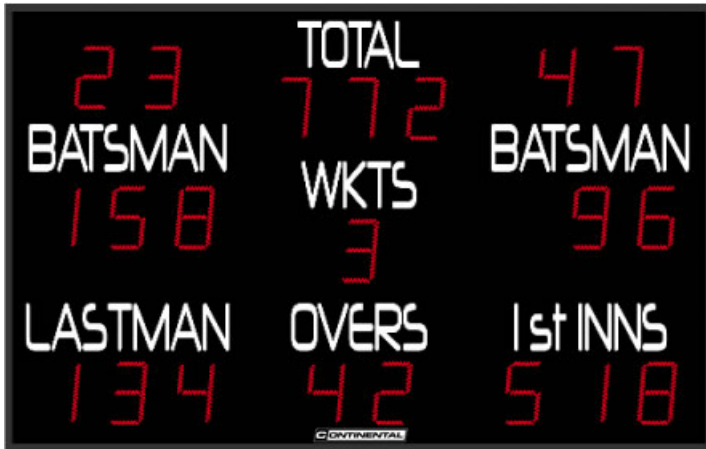

Outdoor cricket scoreboard

240STFCXX

Details

Cricket scoreboard for outdoor use.

The scoreboard is available in two versions:

- 16cm high digits for 70m readability
- 25cm high digits for 120m readability

The scoreboards measure:

- 70m readability - 2100mm x 1200mm x 90mm
- 120m readability - 2600mm x 1800mm x 90mm

Both scoreboards are operated by a battery powered rechargeable radio frequency control console.

The prices shown are for supply only. If you would like Continental Technicians to install your scoreboard please contact us for a quotation.

The scoreboards can be installed on either a pair of vertical I-beam steel columns, or a suitable wall.

SKU	Options	Available Colours
240STFCBXX	70m readability	N/A
240STFCFXX	120m readability	N/A