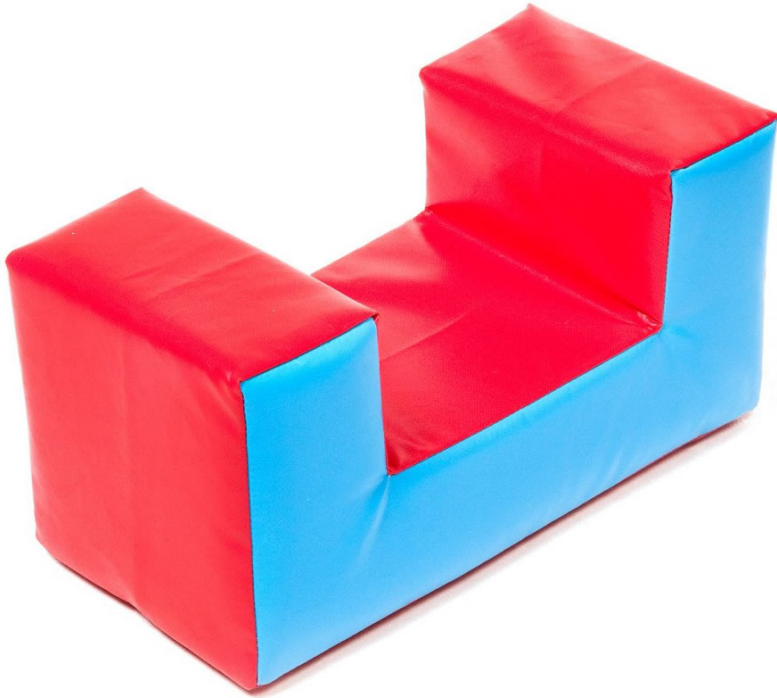

Softplay Funtime Column Bridge

Details

Softplay Funtime is an innovative range of softplay, carefully designed for children under five. The colourful shapes are appropriately scaled in size to suit this age group.

Children can use their imagination to build their own structures from the numerous shapes whilst developing gross motor skills.

Features of the Column Bridge:

- Foam Inner with heavy duty PVC cover.
- Size: 500mm long x 250mm high x 250mm wide
- Colour: Red/Sky Blue