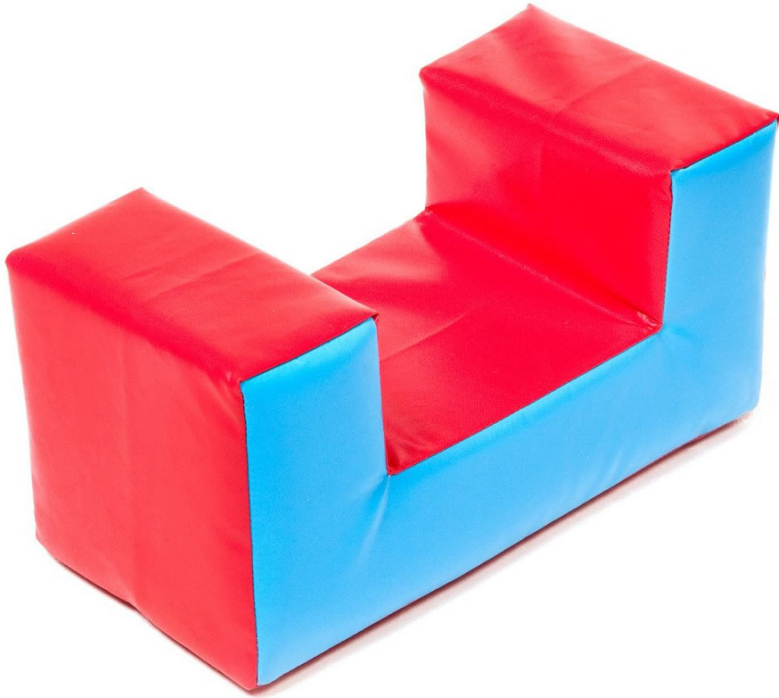

Softplay Funtime Column Bridge

Details

Softplay Funtime is an innovative range of softplay, carefully designed for children under five. The colourful shapes are appropriately scaled in size to suit this age group.

Children can use their imagination to build their own structures from the numerous shapes whilst developing gross motor skills.

Features of the Column Bridge:

- Foam Inner with heavy duty PVC cover.
- Size: 500mm long x 250mm high x 250mm wide
- Colour: Red/Sky Blue