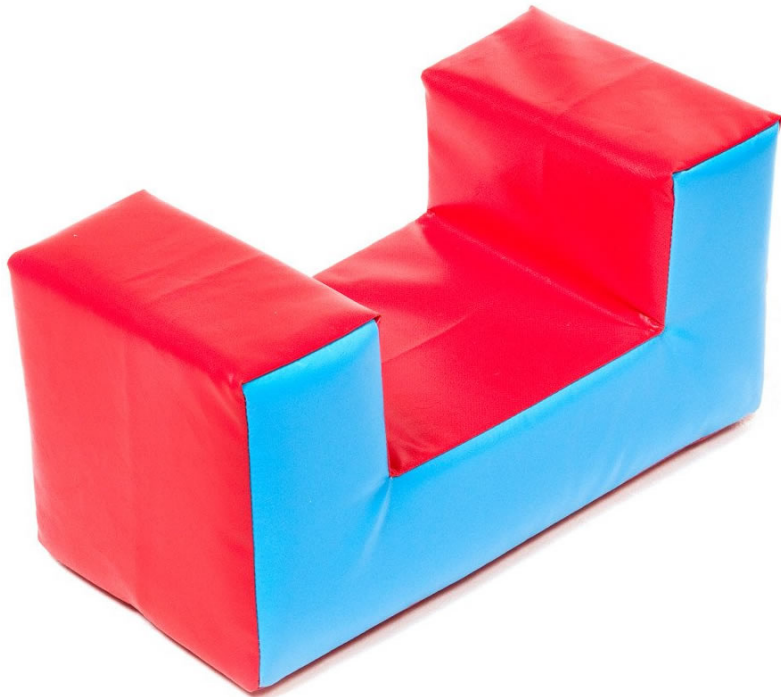

Softplay Funtime Kit Two

Details

Softplay Funtime is an innovative range of softplay, carefully designed for children under five. The colourful shapes are appropriately scaled in size to suit this age group.

Children can use their imagination to build their own structures from the numerous shapes whilst developing gross motor skills.

The Softplay Funtime Kit Two consists of:

- 1 x Column Bridge
- 1 x Double Ramp
- 1 x Humps
- 1 x Stepping Stone Mat
- 1 x Hill / rocker
- 1 x Mountains