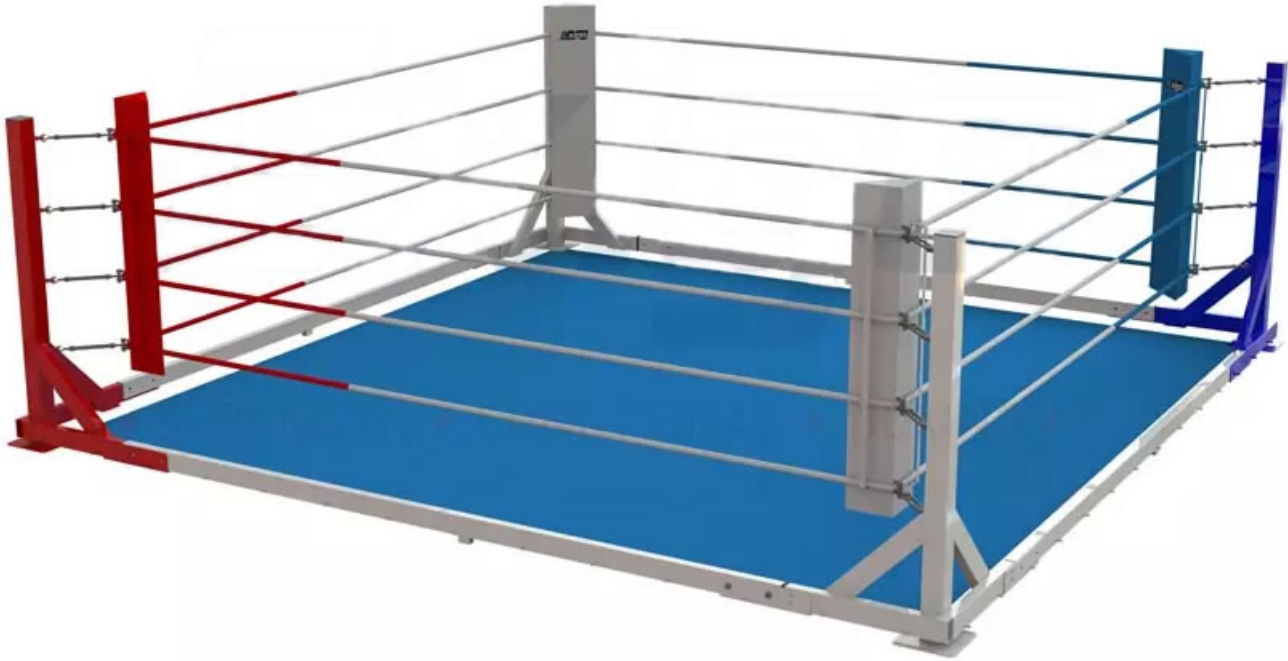

Floor mounted boxing ring

2400AD72XX1

Details

A floor fixed boxing ring - suitable for gyms and activity rooms where boxing is a key element of fitness training.

The ring is supplied with jigsaw matting flooring.

The ring is available in the following sizes:

- 12ft (10' inside)
- 14ft (12' inside)
- 16ft (14' inside)
- 18ft (16' inside)
- 20ft (18' inside)

The ring is supplied complete with:

20mm Jigsaw matting flooring

- Ring ropes
- Rope covers
- Ring rope tensioners
- Rope tensioner covers
- Rope separators
- Corner post protectors (1x Red, 1x Blue, 2x White)

SKU	Options	Available Colours
2400AD72051	12' (10' inside)	N/A
2400AD72061	14' (12' inside)	N/A
2400AD72071	16' (14' inside)	N/A
2400AD72081	18' (16' inside)	N/A
2400AD72091	20' (18' inside)	N/A