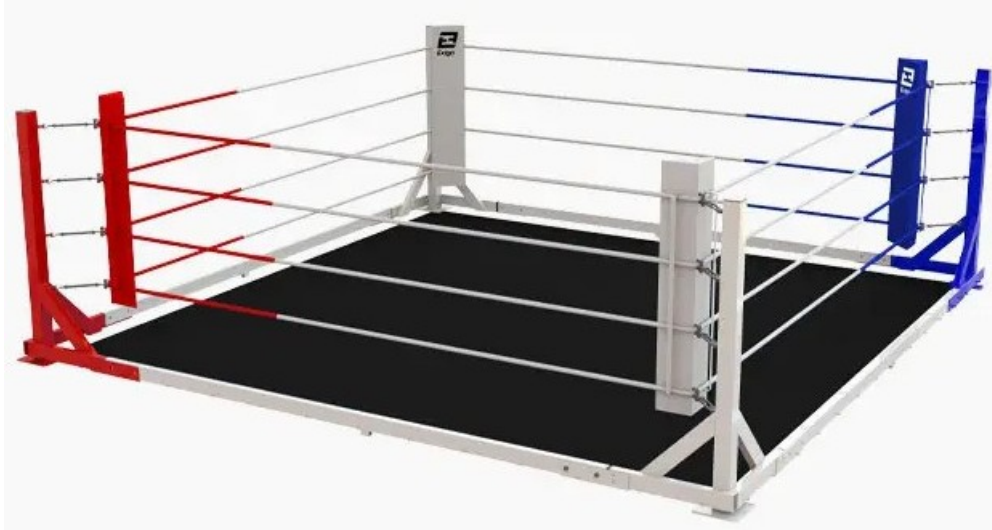

Floor mounted boxing ring

2400AD72XX1

Details

A floor fixed boxing ring - suitable for gyms and activity rooms where boxing is a key element of fitness training.

The ring is supplied with jigsaw matting flooring.

The ring is available in the following sizes:

- 12ft (10' inside)
- 14ft (12' inside)
- 16ft (14' inside)
- 18ft (16' inside)
- 20ft (18' inside)

The ring is supplied complete with:

20mm Jigsaw matting flooring

- Ring ropes
- Rope covers
- Ring rope tensioners
- Rope tensioner covers
- Rope separators
- Corner post protectors (1x Red, 1x Blue, 2x White)

SKU	Options	Available Colours
2400AD72051	12' (10' inside)	N/A
2400AD72061	14' (12' inside)	N/A
2400AD72071	16' (14' inside)	N/A
2400AD72081	18' (16' inside)	N/A
2400AD72091	20' (18' inside)	N/A