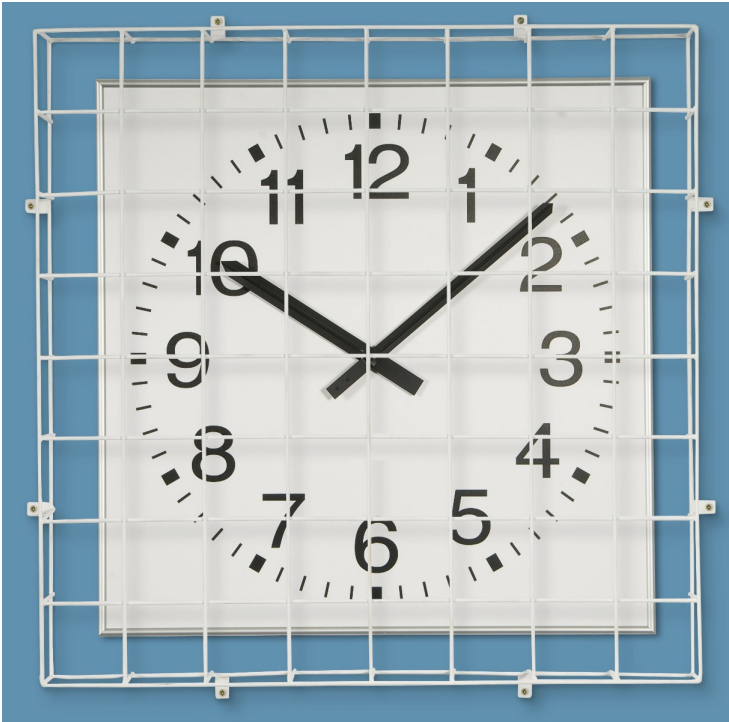

Sports hall clocks

240EAC05XX

Details

We offer two sizes of square open faced sports hall clocks:

- 610mm (24") x 610mm (24")
- 850mm (34") x 850mm (34")

These large wall clocks are square silver-framed and ideal for sports hall use

The clocks feature white dials printed with black number and minute marks

The clocks are available in two power types:

- Battery powered (Large only)
- Mains powered (Large and Extra large)

We recommend the optional wire mesh protection guard is purchased when the clocks are located in sports halls where impact with balls is possible.

Features:

- Hour and minute hands
- 610mm clock:
 - 50mm deep
 - 75m viewing distance
- 850mm clock:
 - 90mm deep
 - 90m viewing distance
- For indoor use only

PLEASE NOTE: Prices shown are for supply only. If you would like your clock to be installed by Continental technicians, please add the item "SCOREBOARD / SHOT-CLOCK OR CLOCK INSTALLATION" to your basket. If you select a mains powered clock, you are responsible for providing a 13amp power supply to the location you

require the clock.

SKU	Options	Available Colours
240EAC0502WM	Large (610mm)	N/A
240EAC0502NP	Large (610mm)	N/A
240EAC050QWM	Large (610mm)	N/A
240EAC050QNP	Large (610mm)	N/A
240EAC0562WM	Extra large (850mm)	N/A
240EAC0562NP	Extra large (850mm)	N/A