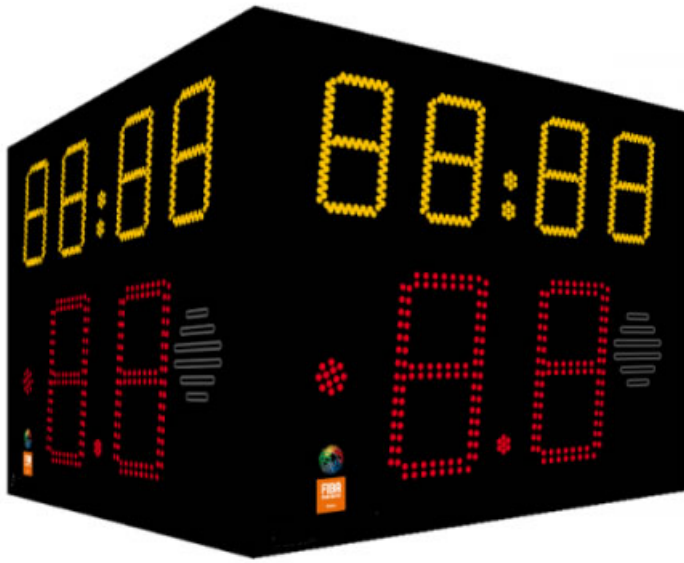

Basketball 24-second shot clocks - 4-sided

Details

Four sided shot clocks - FIBA Approved for competition level play. Supplied as two 4-sided display units with integrated horns. These shot clocks require a Continental scoreboard to control them. They are supplied without a support frame which is available at additional cost, or can be supplied with your portable backstops

Dimensions: 770mmx 770mm x 600mm

Digit height: 25cm and 16cm

Main time repeater display using 4 white LEDs and shot clock countdown using 2 red LEDs

Mains power supply is required to the clocks