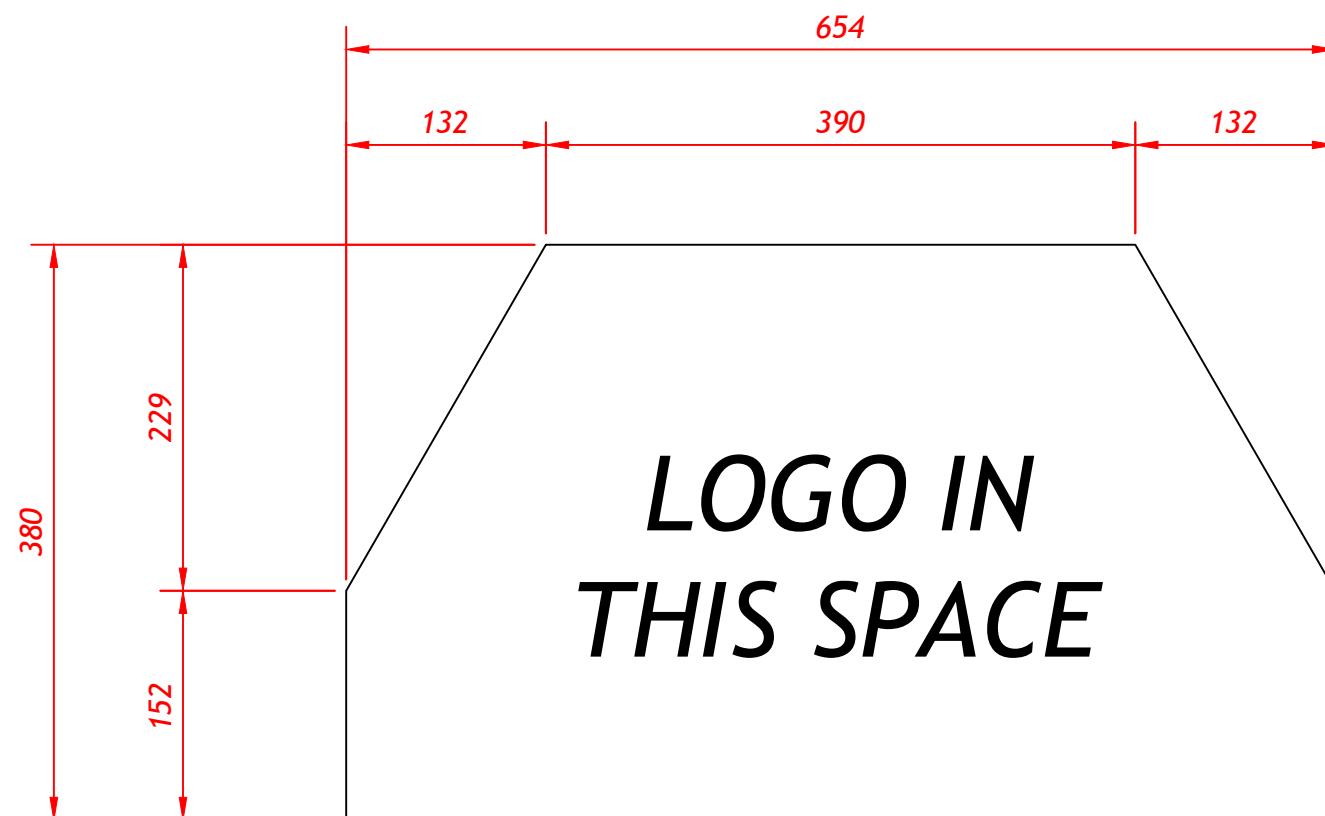

NOTES

We will provide closest matching PVC to logo on vertical walls of the padding.

PDF image needs to be 680 x 530mm in size.

Tolerances as detailed on SPE001 unless noted on the dimension.
 ALL DIMENSIONS ARE GIVEN IN MILLIMETRES.
 DO NOT SCALE OFF DRAWING.

CONTINENTAL			
<small>Continental Sports Limited Paddock, Huddersfield HD1 4SD Tel: Huddersfield (01484) 542051 Fax: (01484) 539148 Website: http://www.continentialsports.co.uk E-Mail: sales@contisports.co.uk</small>			
<small>Continental Sports Limited accepts no responsibility for ensuring compliance of this layout with any relevant legislation.</small>			
FLOOR ANCHORED NETBALL PADDING. PVC / Graphic Sizes For Printed Padding.			
scale	date	dr	rev
1:10	08/06/26	RC	
projection	dwg no		
	DP-468-01		