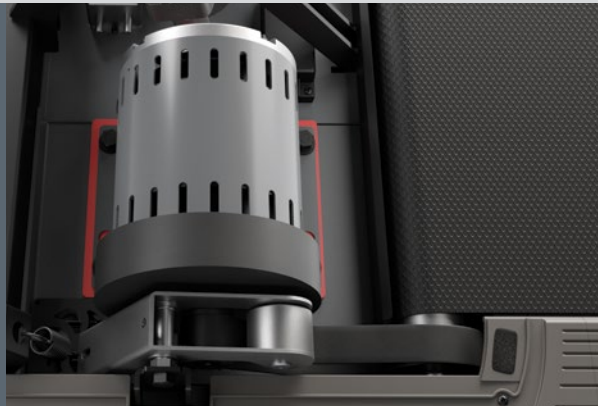

MATRIX

LIFESTYLE TREADMILL

Everything you need — and nothing you don't — to give the people you serve a beautifully simple run.

Our Lifestyle Treadmill is ideal for multi-family housing, small hotels, corporate facilities and municipal buildings. Compact design and low step-on make a solid run accessible to everyone, even when space is at a premium. The durable drive and deck keep it running smoothly for years, and streamlined maintenance minimizes downtime.

4.2 HP AC motor with Dynamic Response Drive System fine-tunes response based on footfall pattern for a smooth, consistent workout up to 20 km/h / 12 mph. Conveniently placed speed and incline controls provide tactile feedback with each adjustment.

Self-lubricating Ultimate Deck System with industrial-grade cushioning provides over 25,000 miles of proven performance.

An easy-to-open motor cover streamlines service and maintenance by helping technicians get in and out more quickly, minimizing downtime.