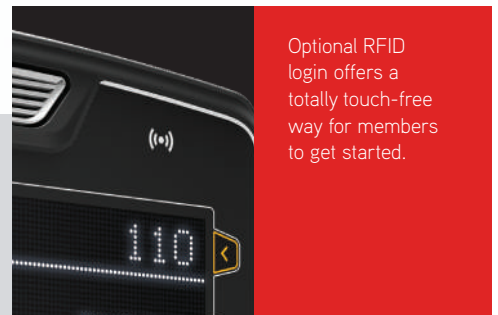

MATRIX

PREMIUM LED CONSOLE

Rediscover the simplicity of the classic LED console, now with more engaging color and detail than ever.

Give members the intuitive navigation of an LED with a more engaging look. An 8,000-pixel display fills the screen with color and sharp graphics, providing clear, easy-to-read feedback in large numbers and letters. Convenience features like optional RFID login, headphone jack and reading rack for personal devices make workouts seamlessly smooth.

Optional RFID login offers a totally touch-free way for members to get started.

An engaging LED version of our Sprint 8 sprint-intensity program stimulates natural human growth hormone to burn more fat and build lean muscle in short 20-minute workouts.

CONSOLE SPECS	PREMIUM LED				
Display	8,000 pixel multi-color LED				
Workouts	Go, manual, Sprint 8*, Landmarks**, target heart rate, interval training, fat burn, rolling hills, constant watts*, glute training*, 5k/10k, fitness tests				
Languages	English, German, French, Italian, Spanish, Dutch, Portuguese, Swedish, Finnish, Turkish, Danish, Polish				
Fan	Yes				
Analog TV	Optional; attachable add-on TV				
Digital TV	Optional; attachable add-on TV				
IPTV	No				
Pro:Idiom Compatibility	Optional; attachable add-on Pro:Idiom TV (≠ IPTV)				
WiFi	Yes				
Bluetooth	Yes; heart rate				
ANT+	No				
RFID Wireless Login	Optional				
Connects to Apple Watch	Optional				
Made for iPhone, iPad, iPod	No				
USB Port	Yes; device charging, device media, software updates				
Wireless Charging (Qi)	No				
CSAFE Ready	Yes				
Auto Wake-up	No				
COMPATIBILITY					
					