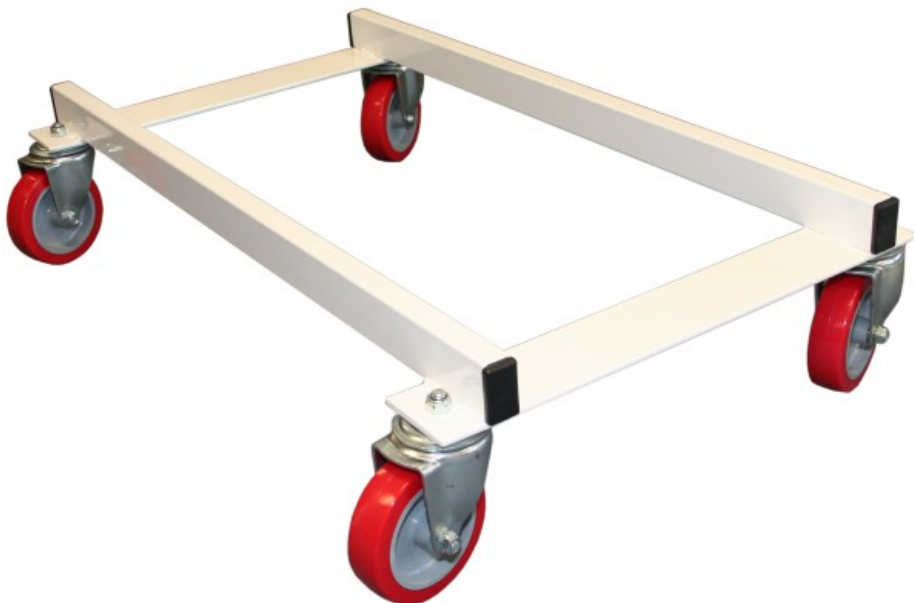

Carpet roll dolly

Details

These dollies are perfect to enable the easy transport of Tribond rolls, rhythmic carpet rolls, agility mat rolls - or any similar object to and from storage.

The dolly has a sturdy steel frame and has four ultra-heavy duty "easy-swivel" castors to enable a heavy mat roll to be moved in any direction by one person.

The castors feature non-marking polyurethane wheels.

The dollies have been developed by Continental's technicians who set up and dismantle gymnastics apparatus regularly and are considered by them to be perfect for that purpose.

The dollies measure:

- 915mm long
- 540mm wide (410mm internal)
- 210mm high

Please note: mats should not be stored on these dollies as they can leave indentation on the matting after prolonged storage - they are for transportation only