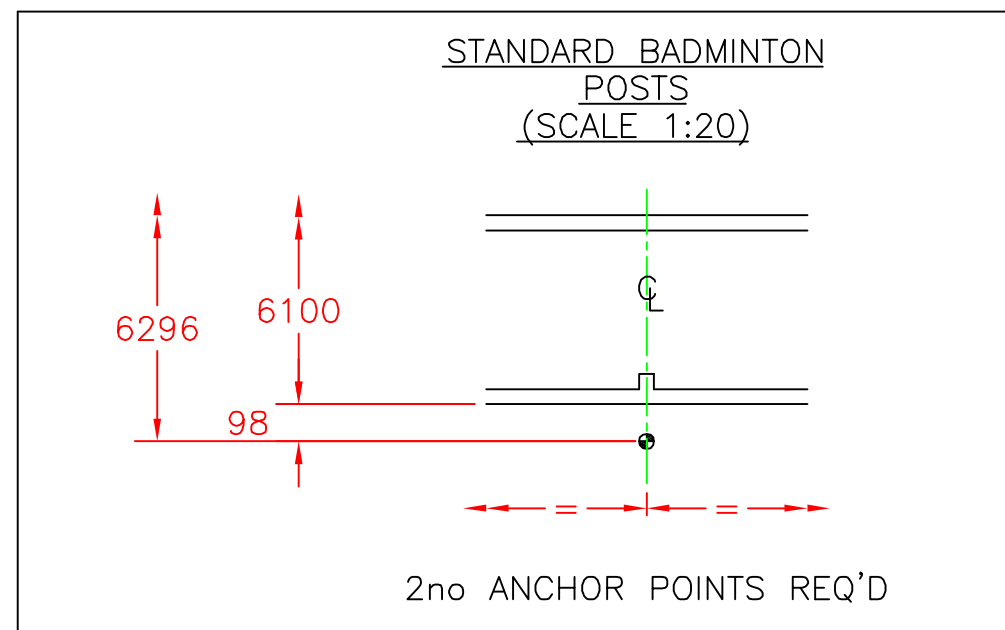

NOTE  
 IF POSTS ARE FIXED THROUGH A SPRUNG FLOOR THEN 2no ACCESS COVERS WILL NEED TO BE INSTALLED BY OTHERS PRIOR TO INSTALLATION

Tolerances as detailed on SPE001 unless noted on the dimension. ALL DIMENSIONS ARE GIVEN IN MILLIMETRES. DO NOT SCALE OFF DRAWING.