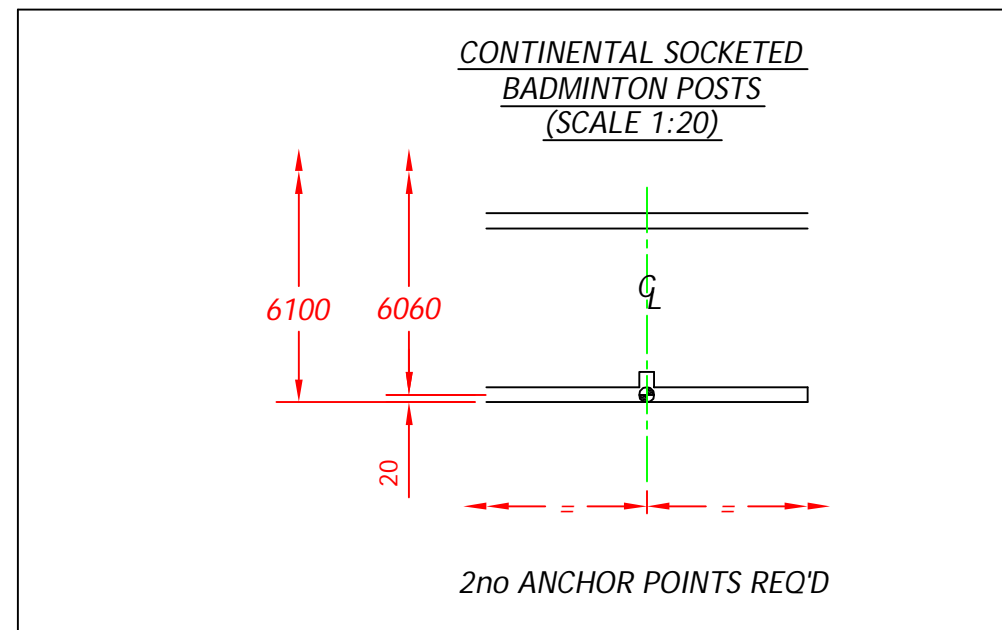

NOTE

If posts are fixed through a sprung floor
then 2no access covers will need to be
installed by others prior to our installation.