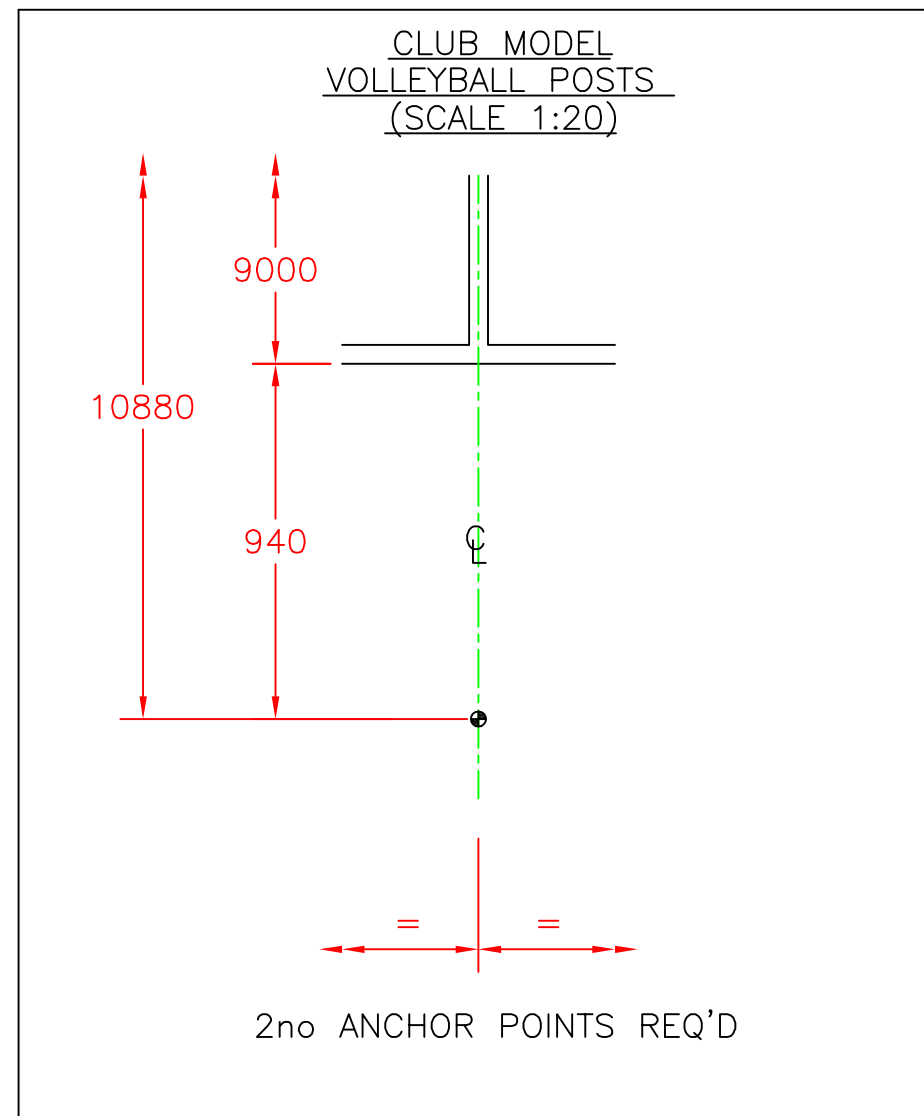

NOTE

If posts are fixed through a sprung floor then 2no access covers will need to be installed by others prior to our installation.

Tolerances as detailed on SPE001 unless noted on the dimension. ALL DIMENSIONS ARE GIVEN IN MILLIMETRES. DO NOT SCALE OFF DRAWING.