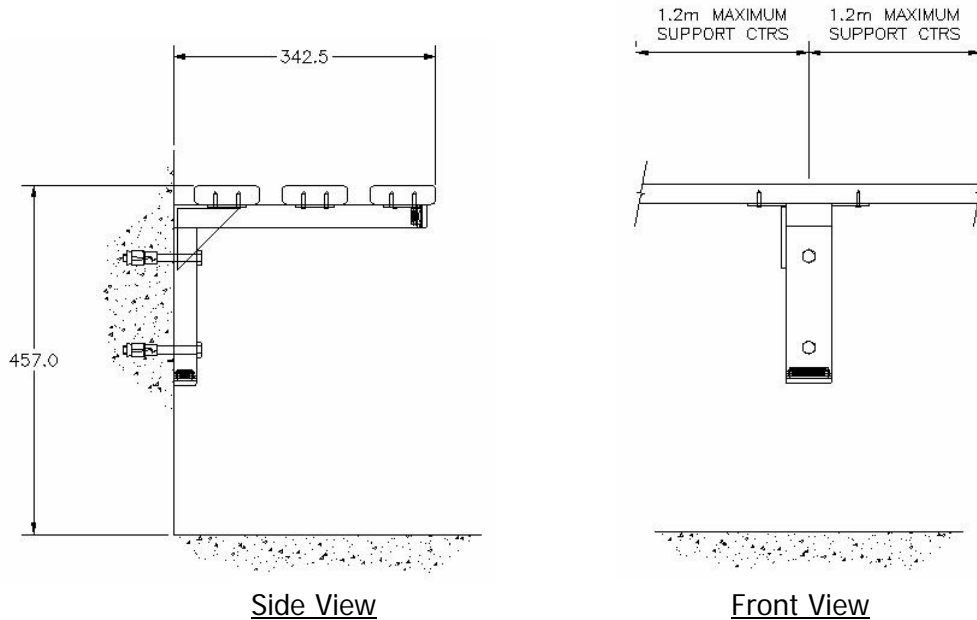

Ref. 0060 Cantilever Bench Seating – Description & Technical Data

- 60mm x 30mm steel brackets epoxy powder coated in Black, Red, Yellow, Blue, Dove Grey or White, fixed to wall.
- White beech slats 85mm x 25mm nominal with bullnose edges, sealed, lacquered and polished.
- Not suitable for partition walls.
- Bench slats also available in Compact Grade Laminate.

Ref. 0030 Wall to Floor Bench Seating – Description & Technical Data

- 60mm x 30mm steel brackets epoxy powder coated in Black, Red, Yellow, Blue, Dove Grey or White, fixed to wall.
- White beech slats 85mm x 25mm nominal with bullnose edges, sealed, lacquered and polished.
- Not suitable for partition walls.
- Bench slats also available in Compact Grade Laminate.