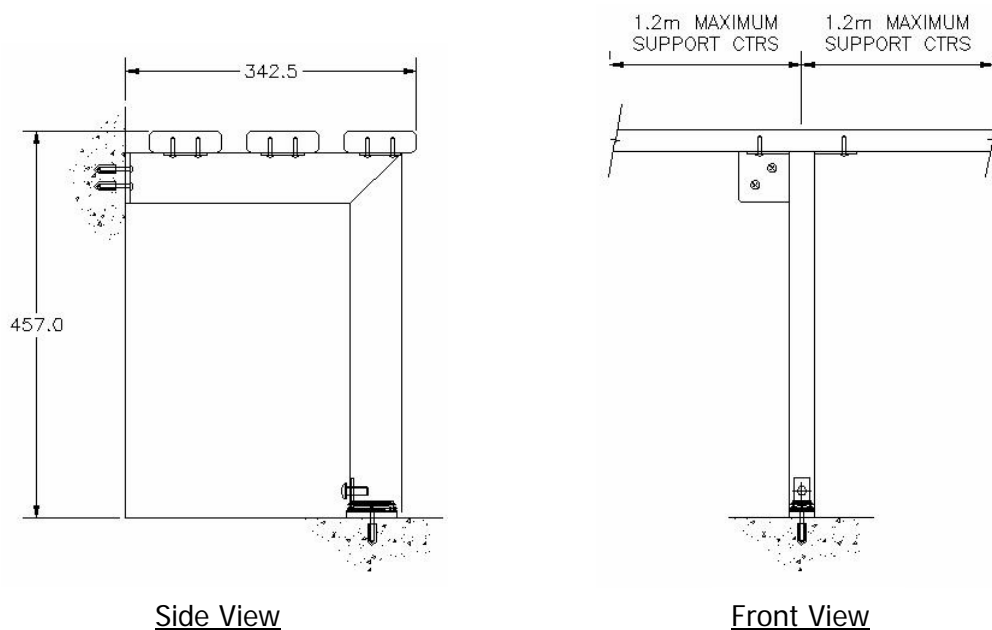

Ref. 0060 Cantilever Bench Seating – Description & Technical Data

- 60mm x 30mm steel brackets epoxy powder coated in Black, Red, Yellow, Blue, Dove Grey or White, fixed to wall.
- White beech slats 85mm x 25mm nominal with bullnose edges, sealed, lacquered and polished.
- Not suitable for partition walls.
- Bench slats also available in Compact Grade Laminate.

Ref. 0030 Wall to Floor Bench Seating – Description & Technical Data

- 60mm x 30mm steel brackets epoxy powder coated in Black, Red, Yellow, Blue, Dove Grey or White, fixed to wall.
- White beech slats 85mm x 25mm nominal with bullnose edges, sealed, lacquered and polished.
- Not suitable for partition walls.
- Bench slats also available in Compact Grade Laminate.